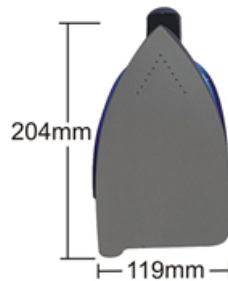

## Eco 1700

Electric steam iron with thermostat, anodized sole plate and absorbent foam handle.

Comes with steam hose, 2.5 m cable and **4-pole plug**.

Model	Code	Heating W	Weight grams	Plate mm	Volt
ECO 1700	106-11-002	800	1.500	204 x 119	230

## Eco 1700 P

Electric steam iron with anodized sole plate and absorbent foam handle.

Comes with black heat guard cover, steam hose, 2.5m cable and **4-pole plug**.

Model	Code	Heating W	Weight grams	Plate mm	Volt
ECO 1700 P	106-24-002	800	1.400	204 x 119	230