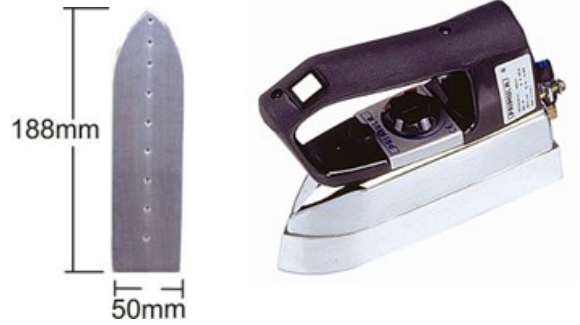

## GSV 1800 L & GSV 1800S

Unique Iron Gantry for IT 1800 L & IT 1800 that supports the Iron in both horizontal and vertical movements.

Model	Code	Description
GSV 1800 L	107-17-001	For steam iron IT 1800 L
GSV 1800 S	107-17-000	For steam iron IT 1800 S

## STC 1200

**Opening of seams** electric steam iron with thermostat and bakelite handle, aluminium sole plate, steam hose, 2.5 m cable and a **4-pole plug**.

Model	Code	Heating W	Weight grams	Plate mm	Volt
STC 1200	106-05-001	800	1.200	180 X 50	230