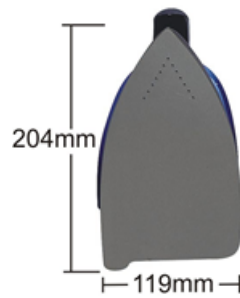

## Eco 1700

Electric steam iron with thermostat, anodized sole plate and absorbent foam handle.

Comes with steam hose, 2.5 m cable and **4-pole plug**.

Model	Code	Heating W	Weight grams	Plate mm	Volt
ECO 1700	106-11-002	800	1.500	204 x 119	230

## Eco 1700 P

Electric steam iron with anodized sole plate and absorbent foam handle.

Comes with black heat guard cover, steam hose, 2.5m cable and **4-pole plug**.

Model	Code	Heating W	Weight grams	Plate mm	Volt
ECO 1700 P	106-24-002	800	1.400	204 x 119	230